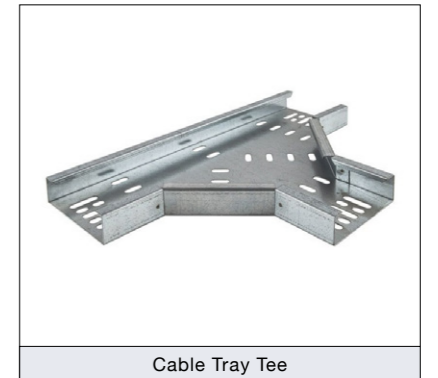

Stand Off Bracket

Cable Tray Flat Bend 90°

Also known as: Flat 90

Part No.	Type	Description
180400	X-CTMD-B-75	Cable Tray 75mm Flat Bend 90°
180401	X-CTMD-B-100	Cable Tray 100mm Flat Bend 90°
180402	X-CTMD-B-150	Cable Tray 150mm Flat Bend 90°
180403	X-CTMD-B-225	Cable Tray 225mm Flat Bend 90°
180404	X-CTMD-B-300	Cable Tray 300mm Flat Bend 90°
180405	X-CTMD-B-450	Cable Tray 450mm Flat Bend 90°

Flat Bend 90°

Cable Tray Flat Bend 45°

Also known as: Flat 45

Part No.	Type	Description
180410	X-CTMD-FB-75	Cable Tray 75mm Flat Bend 45°
180411	X-CTMD-FB-100	Cable Tray 100mm Flat Bend 45°
180412	X-CTMD-FB-150	Cable Tray 150mm Flat Bend 45°
180413	X-CTMD-FB-225	Cable Tray 225mm Flat Bend 45°
180414	X-CTMD-FB-300	Cable Tray 300mm Flat Bend 45°
180415	X-CTMD-FB-450	Cable Tray 450mm Flat Bend 45°

Flat Bend 45°

Cable Tray Intersection

Also known as: Cable Tray Cross Road or Cross

Part No.	Type	Description
180430	X-CTMD-IS-75	Cable Tray 75mm Intersection
180431	X-CTMD-IS-100	Cable Tray 100mm Intersection
180432	X-CTMD-IS-150	Cable Tray 150mm Intersection
180433	X-CTMD-IS-225	Cable Tray 225mm Intersection
180434	X-CTMD-IS-300	Cable Tray 300mm Intersection
180435	X-CTMD-IS-450	Cable Tray 450mm Intersection

Cable Tray Intersection

Cable Tray Tee

Part No.	Type	Description
180420	X-CTMD-TP-75	Cable Tray 75mm Tee
180421	X-CTMD-TP-100	Cable Tray 100mm Tee
180422	X-CTMD-TP-150	Cable Tray 150mm Tee
180423	X-CTMD-TP-225	Cable Tray 225mm Tee
180424	X-CTMD-TP-300	Cable Tray 300mm Tee
180425	X-CTMD-TP-450	Cable Tray 450mm Tee