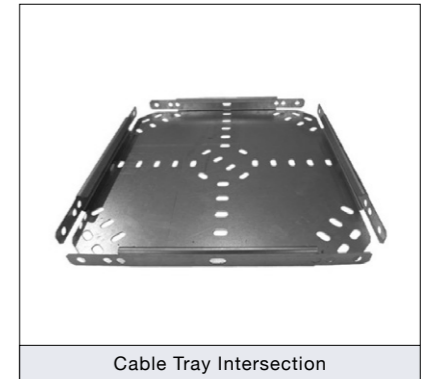

Stand Off Bracket

Cable Tray Flat Bend 90°

Also known as: Flat 90

Part No.	Type	Description
180400	X-CTMD-B-75	Cable Tray 75mm Flat Bend 90°
180401	X-CTMD-B-100	Cable Tray 100mm Flat Bend 90°
180402	X-CTMD-B-150	Cable Tray 150mm Flat Bend 90°
180403	X-CTMD-B-225	Cable Tray 225mm Flat Bend 90°
180404	X-CTMD-B-300	Cable Tray 300mm Flat Bend 90°
180405	X-CTMD-B-450	Cable Tray 450mm Flat Bend 90°

Flat Bend 90°

Cable Tray Flat Bend 45°

Also known as: Flat 45

Part No.	Type	Description
180410	X-CTMD-FB-75	Cable Tray 75mm Flat Bend 45°
180411	X-CTMD-FB-100	Cable Tray 100mm Flat Bend 45°
180412	X-CTMD-FB-150	Cable Tray 150mm Flat Bend 45°
180413	X-CTMD-FB-225	Cable Tray 225mm Flat Bend 45°
180414	X-CTMD-FB-300	Cable Tray 300mm Flat Bend 45°
180415	X-CTMD-FB-450	Cable Tray 450mm Flat Bend 45°

Flat Bend 45°

Cable Tray Intersection

Also known as: Cable Tray Cross Road or Cross

Part No.	Type	Description
180430	X-CTMD-IS-75	Cable Tray 75mm Intersection
180431	X-CTMD-IS-100	Cable Tray 100mm Intersection
180432	X-CTMD-IS-150	Cable Tray 150mm Intersection
180433	X-CTMD-IS-225	Cable Tray 225mm Intersection
180434	X-CTMD-IS-300	Cable Tray 300mm Intersection
180435	X-CTMD-IS-450	Cable Tray 450mm Intersection