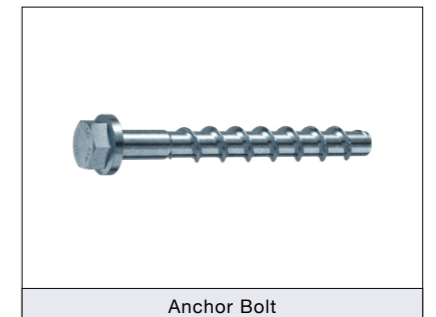

Anchor Bolts

Also known as: Concrete screw or Thunder bolt

Part No.	Type	Description
180640	ABOLT(F)M6/8x50BZP	Anchor Bolt Flanged M6/8 x 50mm BZP (Box of 100)
180641	ABOLT(F)M6/8x75BZP	Anchor Bolt Flanged M6/8 x 75mm BZP (Box of 100)
180642	ABOLT(F)M6/8x100BZP	Anchor Bolt Flanged M6/8 x 100mm BZP (Box of 100)

Socket Bolts

For screwing into concrete / brick - threaded rod then screws into the female end
 Also known as: Concrete Screw Female, Allen Head Screws or Allen Head Bolts

Part No.	Type	Description
180611	X-SB810-B100	Socket Bolt M8 / M10 (Box of 100)
180632	X-SBL-810-35-B50	Socket Bolt Loose M8/10 35mm 3 piece (Box of 50)
180633	X-SBL-810-55-B50	Socket Bolt Loose M8/10 55mm 3 piece (Box of 50)