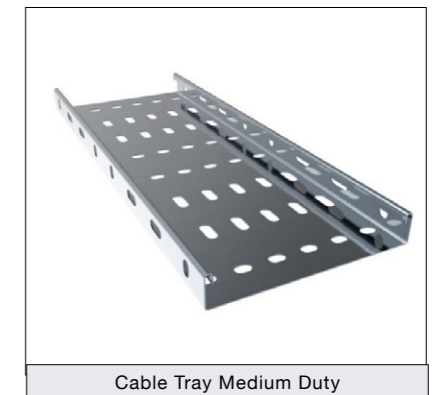

Condensing Unit Wall Brackets

Also known as: Type 2

Part No.	Type	Description
4535	CBR2-S	Condensing Unit Wall Bracket 60Kg c/w Rail
4536	CBR2-M	Condensing Unit Wall Bracket 90Kg c/w Rail
4537	CBR2-L	Condensing Unit Wall Bracket 140Kg c/w Rail

Drain Trays

Also known as: Drip Tray

Part No.	Type	Description
4540	CCTM-800	Wall Bracket Metal Drain Tray 800mm x 400mm
4541	CCTM-1100	Wall Bracket Metal Drain Tray 1100mm x 400mm
977124	CCTM-1400	Wall Bracket Metal Drain Tray 1400mm x 400mm
140007	CCTM-FLOOR-BRKT-KI	Floor Tray Mounting Bracket Kit (Pack of 4)
580030	CCT-790	Pumphouse Lightweight PVC Drain Tray 390mm x 790mm
580031	CCT-940	Pumphouse Lightweight PVC Drain Tray 420mm x 940mm

Cable Tray & Accessories

Cable Tray

Also known as: Pre Galvanised Tray or Pre Galv Tray

Part No.	Type	Description
541518U	TUM-LT075/10PG	Cable Tray Medium Duty 75mm 3m Pre-Galvanised
541519U	TUM-LT100/10PG	Cable Tray Medium Duty 100mm 3m Pre-Galvanised
541520U	TUM-LT150/10PG	Cable Tray Medium Duty 150mm 3m Pre-Galvanised
541521U	TUM-LT225/10PG	Cable Tray Medium Duty 225mm 3m Pre-Galvanised
541522U	TUM-LT300/15PG	Cable Tray Medium Duty 300mm 3m Pre-Galvanised
541523U	TUMLT450/15PG	Cable Tray Medium Duty 450mm 3m Pre-Galvanised
541524U	TUM-LT600/15PG	Cable Tray Medium Duty 600mm 3m Pre-Galvanised