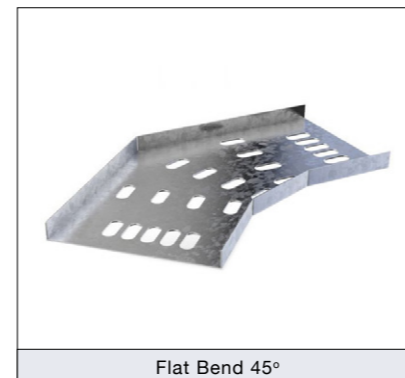

Cable Tray Stand Off Bracket

Part No.	Type	Description
180245U	TUTSB100PG	Cable Tray Stand Off Bracket 100mm Pre Galvanised
180247U	TUTSB150PG	Cable Tray Stand Off Bracket 150mm Pre Galvanised
180249U	TUTSB225PG	Cable Tray Stand Off Bracket 225mm Pre Galvanised
180251U	TUTSB300PG	Cable Tray Stand Off Bracket 300mm Pre Galvanised

Stand Off Bracket

Cable Tray Flat Bend 90°

Also known as: Flat 90

Part No.	Type	Description
180400	X-CTMD-B-75	Cable Tray 75mm Flat Bend 90°
180401	X-CTMD-B-100	Cable Tray 100mm Flat Bend 90°
180402	X-CTMD-B-150	Cable Tray 150mm Flat Bend 90°
180403	X-CTMD-B-225	Cable Tray 225mm Flat Bend 90°
180404	X-CTMD-B-300	Cable Tray 300mm Flat Bend 90°
180405	X-CTMD-B-450	Cable Tray 450mm Flat Bend 90°

Flat Bend 90°

Cable Tray Flat Bend 45°

Also known as: Flat 45

Part No.	Type	Description
180410	X-CTMD-FB-75	Cable Tray 75mm Flat Bend 45°
180411	X-CTMD-FB-100	Cable Tray 100mm Flat Bend 45°
180412	X-CTMD-FB-150	Cable Tray 150mm Flat Bend 45°
180413	X-CTMD-FB-225	Cable Tray 225mm Flat Bend 45°
180414	X-CTMD-FB-300	Cable Tray 300mm Flat Bend 45°
180415	X-CTMD-FB-450	Cable Tray 450mm Flat Bend 45°