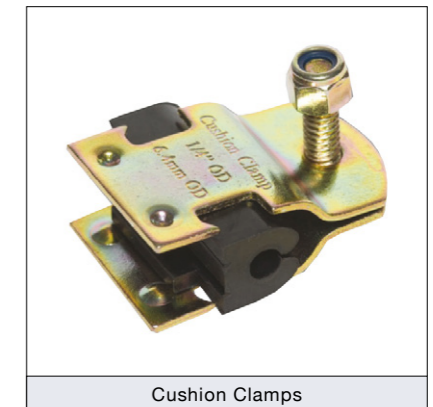

Square Plate Washers

Also known as: Square Plate, Square Washer

Part No.	Type	Description
160274	X-SQPW-M6-B100	Square Plate Washer M6 40x40x5mm (Box of 100)
160275	X-SQPW-M8-B100	Square Plate Washer M18 40x40x5mm (Box of 100)
160276	X-SQPW-M10-B100	Square Plate Washer M10 40x40x5mm (Box of 100)

Clips & Clamps

Channel Beam Clamps

Part No.	Type	Description
1043	X-CBC-1	Channel Beam Clamp Type 1
1044	X-CBC-2	Channel Beam Clamp Type 2
1045	X-CBC-3	Channel Beam Clamp Type 3
1046	X-CBC-4	Channel Beam Clamp Type 4
1047	X-CBC-5	Channel Beam Clamp Type 5
1048	X-CBC-6	Channel Beam Clamp Type 6
1050	X-CBC-8	Channel Beam Clamp Type 8
M8GCLAMP	X-BGC-M8	G-Clamp M8
M10GCLAMP	X-BGC-M10	G-Clamp M10

Cushion Clamps

Also known as: Hydrazorb or Cush-a-clamp

Part No.	Type	Description
292300	CC004	Cushion Clamp 1/4" (Pack of 10)
292307	CC006	Cushion Clamp 3/8" (Pack of 10)
292314	CC008	Cushion Clamp 1/2" (Pack of 10)
292321	CC010	Cushion Clamp 5/8" (Pack of 10)
292328	CC012	Cushion Clamp 3/4" (Pack of 10)
292335	CC014	Cushion Clamp 7/8" (Pack of 10)
292342	CC018	Cushion Clamp 1 1/8" (Pack of 10)
292349	CC022	Cushion Clamp 1 3/8" (Pack of 10)
292356	CC026	Cushion Clamp 1 5/8" (Pack of 10)
292363	CC034	Cushion Clamp 2 1/8" (Pack of 5)
292370	CC042	Cushion Clamp 2 5/8" (Pack of 5)
292377	CC050	Cushion Clamp 3 1/8" (Pack of 5)
292384	CC058	Cushion Clamp 3 5/8" (Pack of 5)
292391	CC066	Cushion Clamp 4 1/8" (Pack of 5)

Griplock Clamps

Part No.	Type	Description
B6186	B6186/10	Aspen Xtra Griplocks Size 1 1/4" x 1/2" (Pack of 10)
B6187	B6187/10	Aspen Xtra Griplocks Size 2 3/8" x 5/8" (Pack of 10)
B6188	B6188/10	Aspen Xtra Griplocks Size 3 1/2" x 7/8" (Pack of 10)
B6189	B6189/10	Aspen Xtra Griplocks Size 4 5/8" x 1 1/8" (Pack of 10)