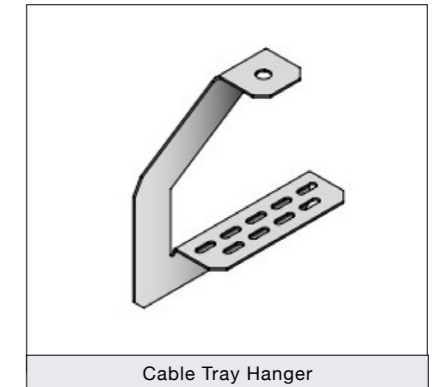

Cable Tray Couplers

Also known as: Tray Joiners or Tray Connector

Part No.	Type	Description
180243U	TUM/WCPG	Cable Tray Pair Of Wrap Couplers Pre Galvanised

Cable Tray Hanger

Also known as: Cable Tray Central Hanger or Central Bracket

Part No.	Type	Description
180439U	OCBL75	Cable Tray 75mm Hanger
180440U	OCBL100	Cable Tray 100mm Hanger
180441U	OCBL150	Cable Tray 150mm Hanger
180442U	OCBL225	Cable Tray 225mm Hanger
180241	X-CTH-PG-300	Cable Tray 300mm Hanger