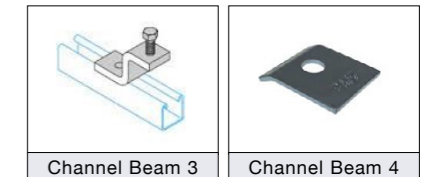

Clips & Clamps

Channel Beam Clamps

Part No.	Type	Description
1043	X-CBC-1	Channel Beam Clamp Type 1
1044	X-CBC-2	Channel Beam Clamp Type 2
1045	X-CBC-3	Channel Beam Clamp Type 3
1046	X-CBC-4	Channel Beam Clamp Type 4
1047	X-CBC-5	Channel Beam Clamp Type 5
1048	X-CBC-6	Channel Beam Clamp Type 6
1050	X-CBC-8	Channel Beam Clamp Type 8
M8GCLAMP	X-BGC-M8	G-Clamp M8
M10GCLAMP	X-BGC-M10	G-Clamp M10