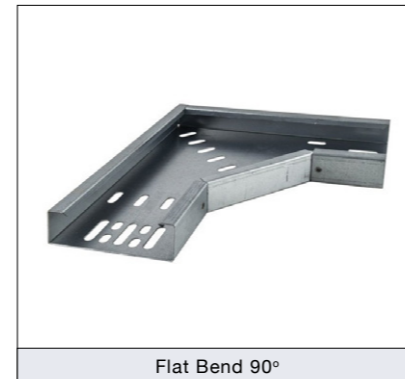

Cable Tray Stand Off Bracket

Part No.	Type	Description
180245U	TUTSB100PG	Cable Tray Stand Off Bracket 100mm Pre Galvanised
180247U	TUTSB150PG	Cable Tray Stand Off Bracket 150mm Pre Galvanised
180249U	TUTSB225PG	Cable Tray Stand Off Bracket 225mm Pre Galvanised
180251U	TUTSB300PG	Cable Tray Stand Off Bracket 300mm Pre Galvanised

Stand Off Bracket

Cable Tray Flat Bend 90°

Also known as: Flat 90

Part No.	Type	Description
180400	X-CTMD-B-75	Cable Tray 75mm Flat Bend 90°
180401	X-CTMD-B-100	Cable Tray 100mm Flat Bend 90°
180402	X-CTMD-B-150	Cable Tray 150mm Flat Bend 90°
180403	X-CTMD-B-225	Cable Tray 225mm Flat Bend 90°
180404	X-CTMD-B-300	Cable Tray 300mm Flat Bend 90°
180405	X-CTMD-B-450	Cable Tray 450mm Flat Bend 90°