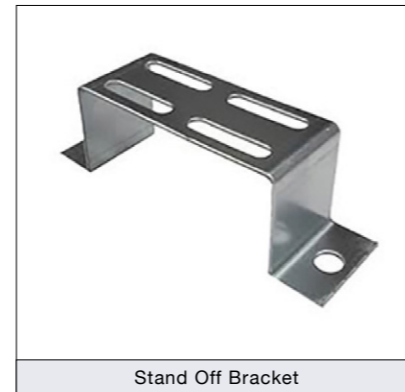

Cable Tray Stand Off Bracket

Part No.	Type	Description
180245U	TUTSB100PG	Cable Tray Stand Off Bracket 100mm Pre Galvanised
180247U	TUTSB150PG	Cable Tray Stand Off Bracket 150mm Pre Galvanised
180249U	TUTSB225PG	Cable Tray Stand Off Bracket 225mm Pre Galvanised
180251U	TUTSB300PG	Cable Tray Stand Off Bracket 300mm Pre Galvanised

Stand Off Bracket

Cable Tray Flat Bend 90°

Also known as: Flat 90

Part No.	Type	Description
180400	X-CTMD-B-75	Cable Tray 75mm Flat Bend 90°
180401	X-CTMD-B-100	Cable Tray 100mm Flat Bend 90°
180402	X-CTMD-B-150	Cable Tray 150mm Flat Bend 90°
180403	X-CTMD-B-225	Cable Tray 225mm Flat Bend 90°
180404	X-CTMD-B-300	Cable Tray 300mm Flat Bend 90°
180405	X-CTMD-B-450	Cable Tray 450mm Flat Bend 90°