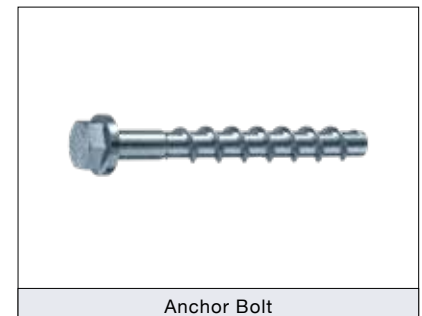

## Anchor Bolts

Also known as: Concrete screw or Thunder bolt

Part No.	Type	Description
180640	ABOLT(F)M6/8x50BZP	Anchor Bolt Flanged M6/8 x 50mm BZP (Box of 100)
180641	ABOLT(F)M6/8x75BZP	Anchor Bolt Flanged M6/8 x 75mm BZP (Box of 100)
180642	ABOLT(F)M6/8x100BZP	Anchor Bolt Flanged M6/8 x 100mm BZP (Box of 100)

## Socket Bolts

For screwing into concrete / brick - threaded rod then screws into the female end

Also known as: Concrete Screw Female, Allen Head Screws or Allen Head Bolts

Part No.	Type	Description
180611	X-SB810-B100	Socket Bolt M8 / M10 (Box of 100)
180632	X-SBL-810-35-B50	Socket Bolt Loose M8/10 35mm 3 piece (Box of 50)
180633	X-SBL-810-55-B50	Socket Bolt Loose M8/10 55mm 3 piece (Box of 50)